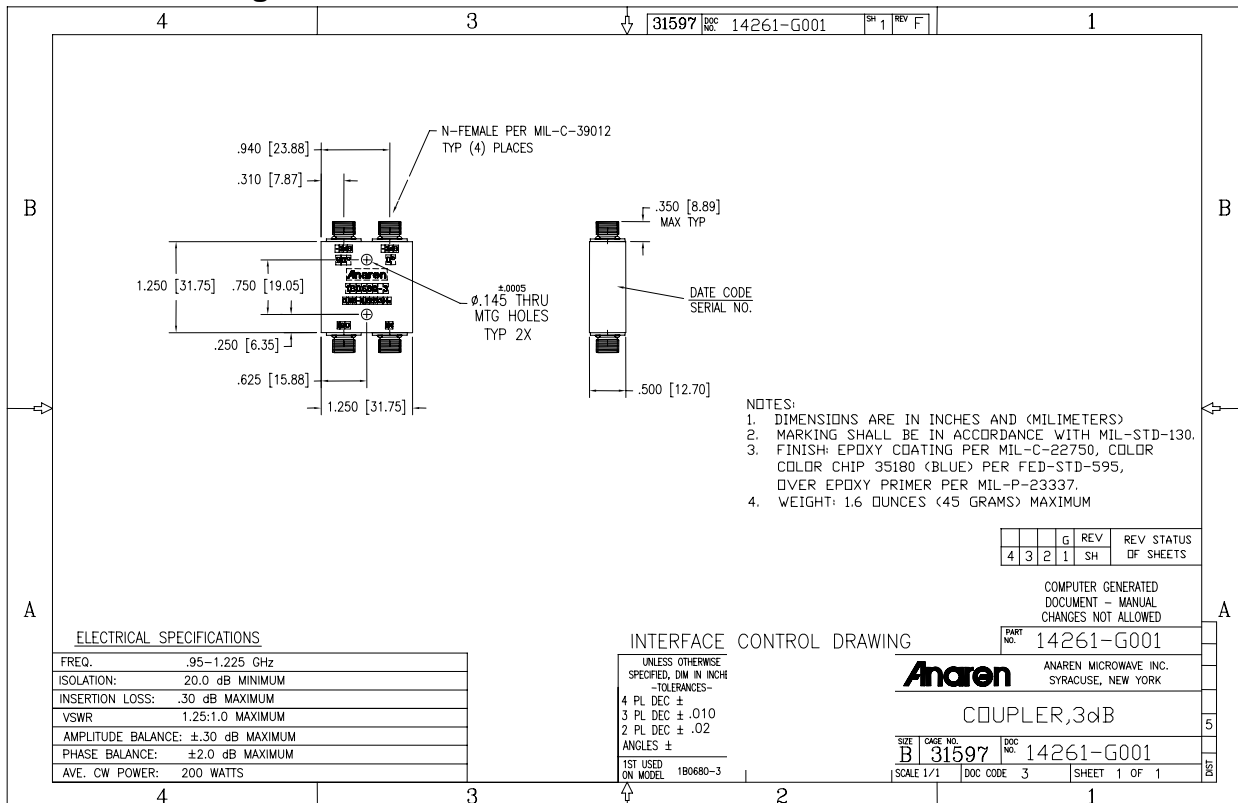

Hybrid Couplers 3 dB, 90°

Applications

- Balanced Mixers
- Antenna Feed Networks
- Phasing Networks
- Dividers/Combiners

Features

- Military Grade
- 0.95 – 1.225 GHz
- 2-Way power Split
- Quadrature
- Connectors Per MIL-C-39012
- Rugged Aluminum Housing
- Low VSWR
- Meets MIL-E-5400 Class 3 Requirements

Outline Drawing

Electrical and Mechanical Specifications subject to change without notice.

Typical Test Data Plots

USA/Canada: (315) 432-8909
 Toll Free: (800) 411-6596
 Europe: +44 2392-232392

Typical Test Data Plots