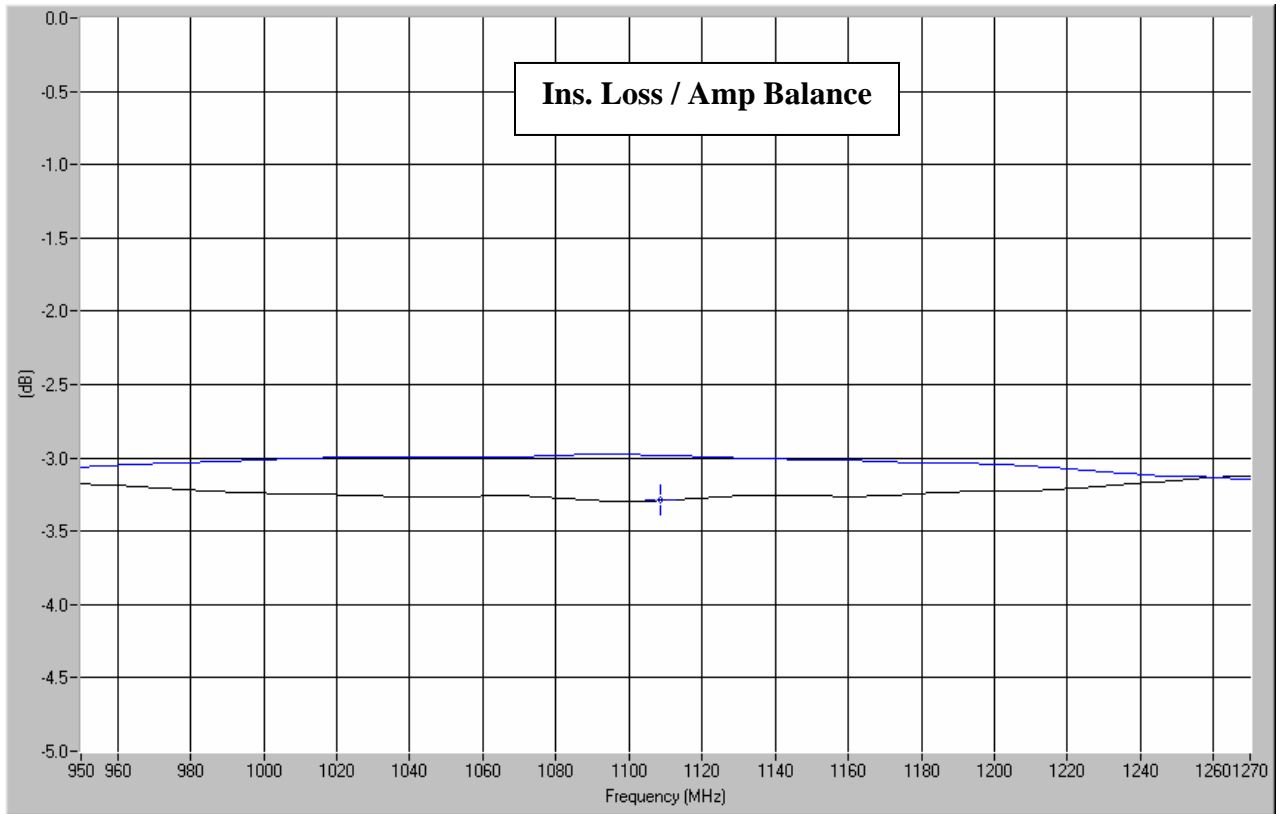

Hybrid Couplers 3 dB, 90°

Applications

- Balanced Mixers
- Antenna Feed Networks
- Phasing Networks
- Dividers/Combiners

Features

- Military Grade
- 0.95 – 1.225 GHz
- 2-Way power Split
- Quadrature
- Connectors Per MIL-C-39012
- Rugged Aluminum Housing
- Low VSWR
- Meets MIL-E-5400 Class 3 Requirements

Outline Drawing

Electrical and Mechanical Specifications subject to change without notice.

Typical Test Data Plots

USA/Canada: (315) 432-8909
 Toll Free: (800) 411-6596
 Europe: +44 2392-232392

Typical Test Data Plots