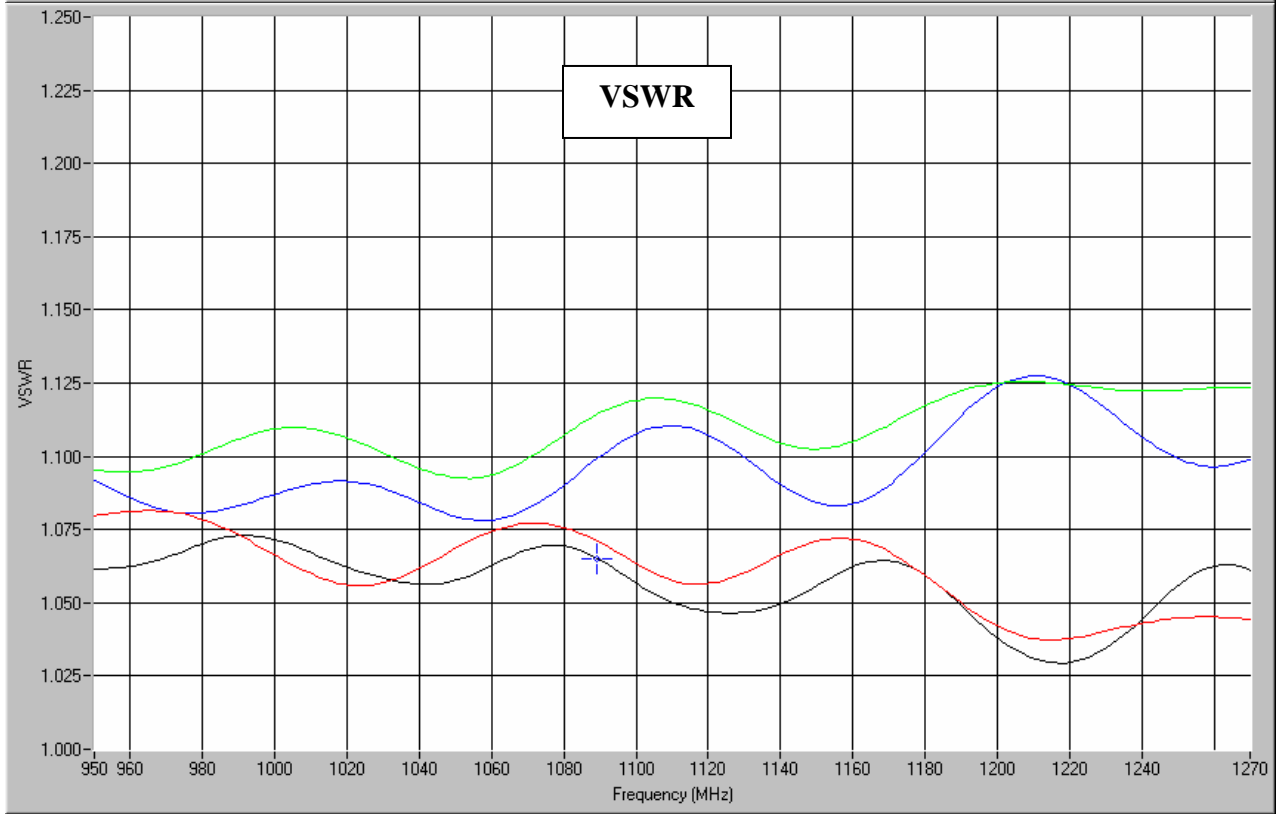

Hybrid Couplers 3 dB, 90°

Applications

- Balanced Mixers
- Antenna Feed Networks
- Phasing Networks
- Dividers/Combiners

Features

- Military Grade
- 0.95 – 1.225 GHz
- 2-Way power Split
- Quadrature
- Connectors Per MIL-C-39012
- Rugged Aluminum Housing
- Low VSWR
- Meets MIL-E-5400 Class 3 Requirements

Outline Drawing

Electrical and Mechanical Specifications subject to change without notice.

Typical Test Data Plots

USA/Canada: (315) 432-8909
 Toll Free: (800) 411-6596
 Europe: +44 2392-232392

Typical Test Data Plots