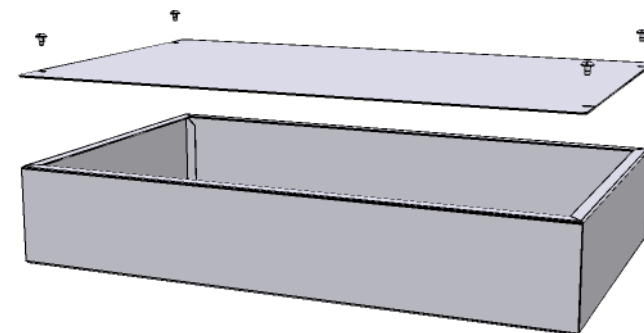

1431-30 OR 1431-30BK3 - VIEW FROM TOP (SOLD SEPERATELY)

1441-32 OR 1441-32BK3 - VIEW FROM TOP (SOLD SEPERATELY)

SECTION LL-LL

- CHASIS - 0.036" 20 GAUGE STEEL - ASA 61 GREY - 1441-32
- COVER - 0.036" 20 GAUGE STEEL - ASA 61 GREY - 1431-30
- CHASIS - 0.036" 20 GAUGE STEEL - BLACK - 1441-32BK3
- COVER - 0.036" 20 GAUGE STEEL - BLACK - 1431-30BK3
- SCREWS (6-32 x 1/4 SHEET METAL SCREWS) (SOLD SEPERATELY) - 1421J6