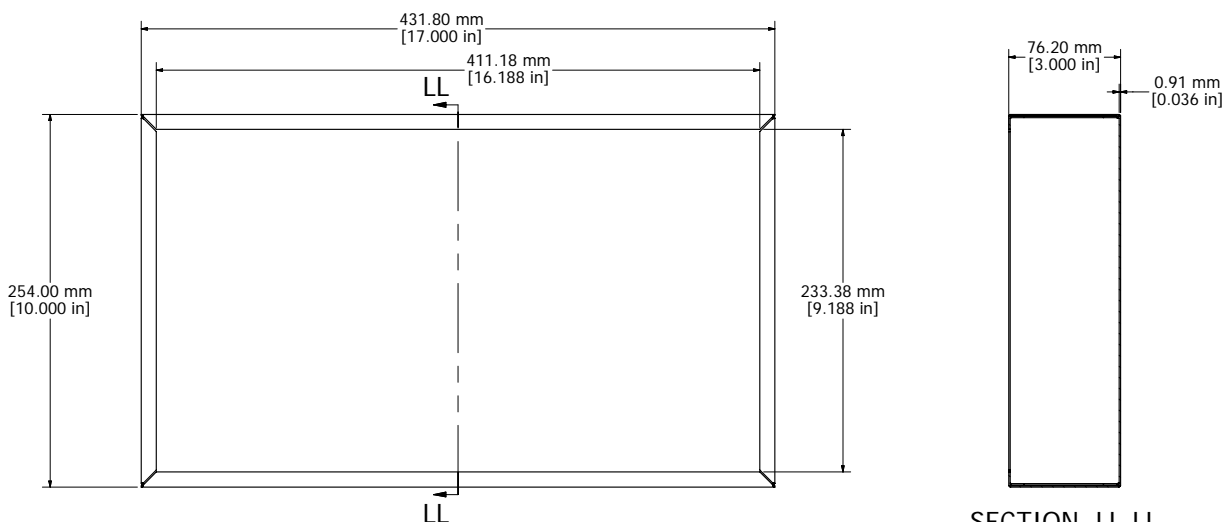

1431-30 OR 1431-30BK3 - VIEW FROM TOP (SOLD SEPERATELY)

1441-32 OR 1441-32BK3 - VIEW FROM TOP (SOLD SEPERATELY)

SECTION LL-LL

- CHASIS - 0.036" 20 GAUGE STEEL - ASA 61 GREY - 1441-32
- COVER - 0.036" 20 GAUGE STEEL - ASA 61 GREY - 1431-30
- CHASIS - 0.036" 20 GAUGE STEEL - BLACK - 1441-32BK3
- COVER - 0.036" 20 GAUGE STEEL - BLACK - 1431-30BK3
- SCREWS (6-32 x 1/4 SHEET METAL SCREWS) (SOLD SEPERATELY) - 1421J6