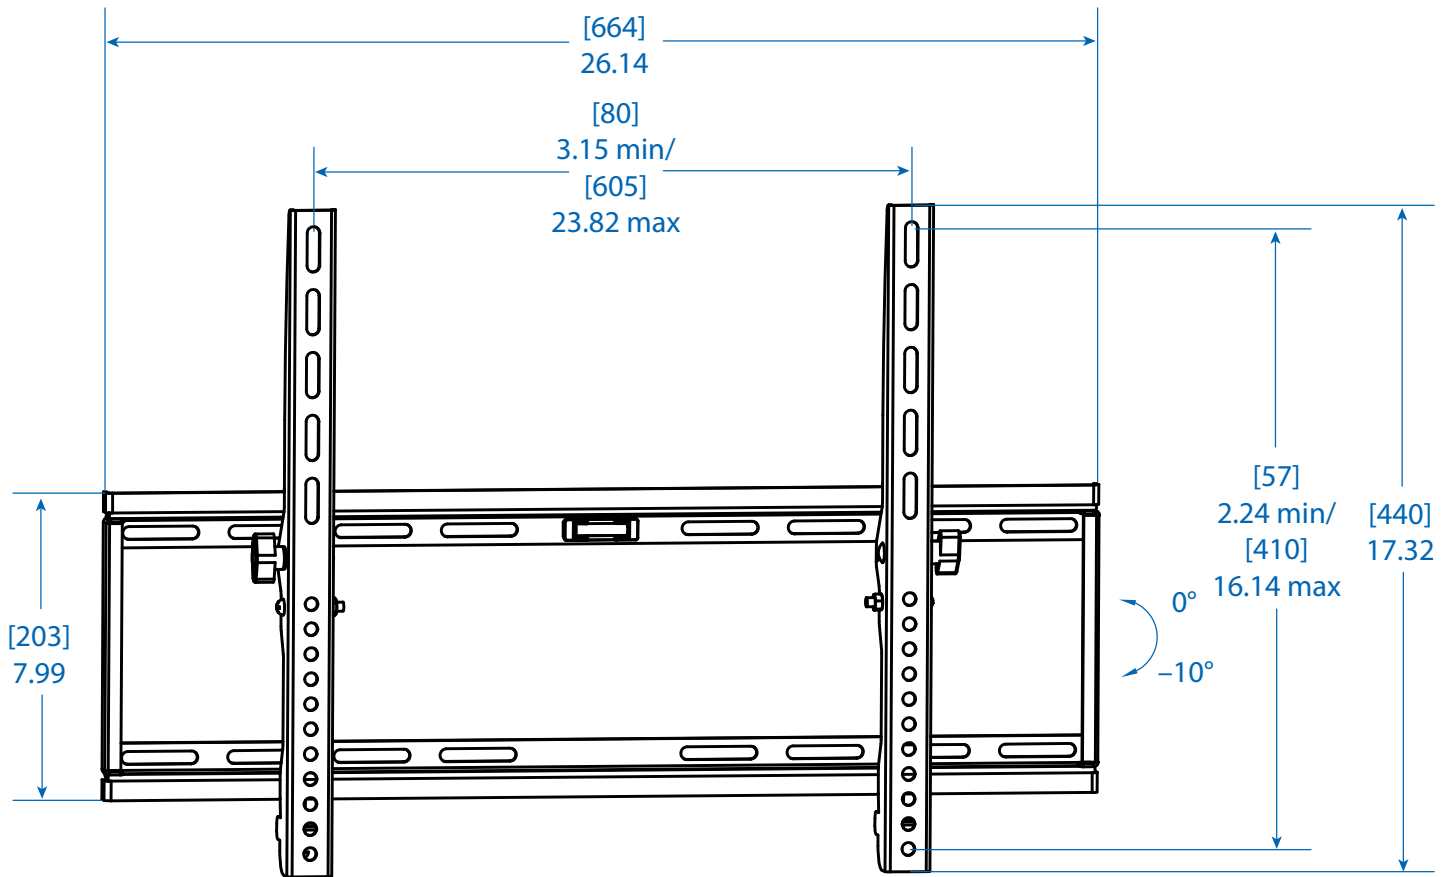

MODEL:

DWT3270X

Dimensions: [mm] INCHES

Tripp Lite has a policy of continuous improvement. Specifications are subject to change without notice.

1111 W. 35th Street
Chicago, IL 60609 USA
773.869.1234
www.tripplite.com