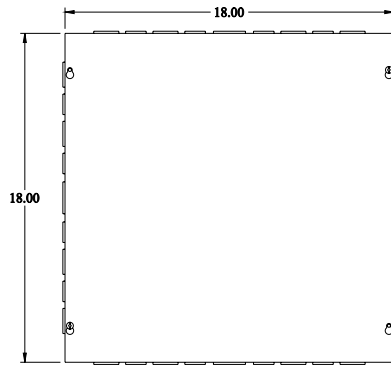

PART No. CSKO18186

for more information visit
www.hammfg.com

Data subject to change without notice

Isometric drawing Not to Scale

TOP VIEW

ISOMETRIC VIEW

SIDE VIEW

FRONT VIEW

SIDE VIEW

BOTTOM VIEW