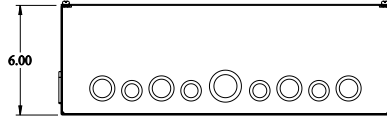

PART No. CSKO18186

for more information visit
www.hammfg.com

Data subject to change without notice

Isometric drawing Not to Scale

TOP VIEW

ISOMETRIC VIEW

SIDE VIEW

FRONT VIEW

SIDE VIEW

BOTTOM VIEW