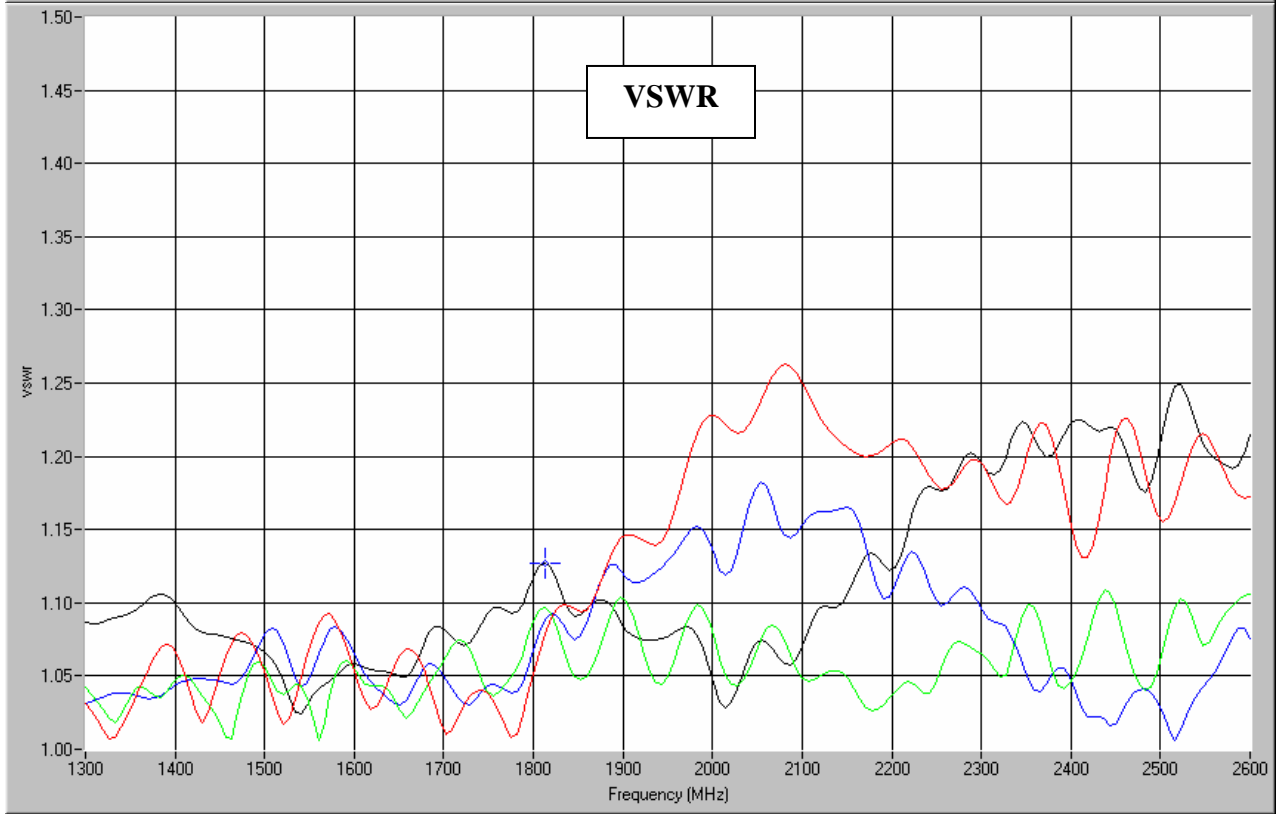

Typical Test Data Plots

USA/Canada: (315) 432-8909  
 Toll Free: (800) 411-6596  
 Europe: +44 2392-232392

### Typical Test Data Plots