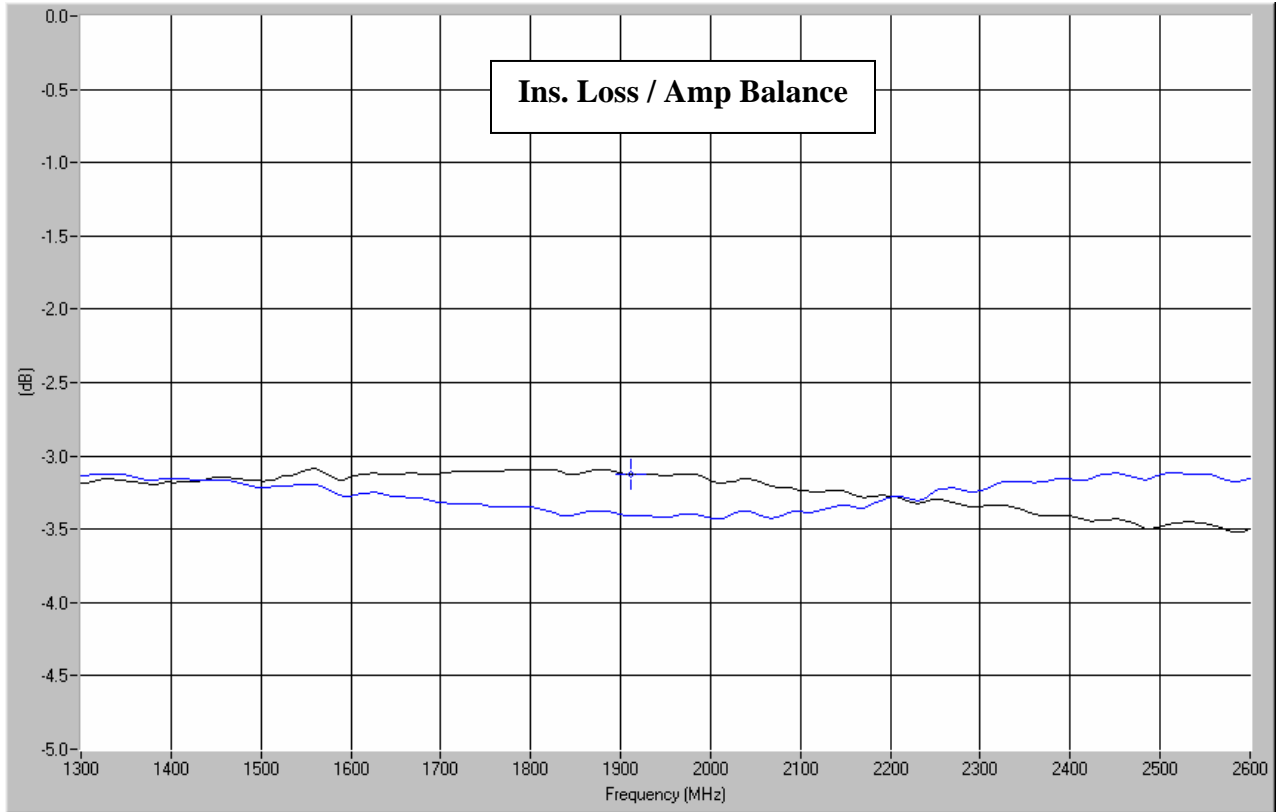

Typical Test Data Plots

USA/Canada: (315) 432-8909  
 Toll Free: (800) 411-6596  
 Europe: +44 2392-232392

### Typical Test Data Plots